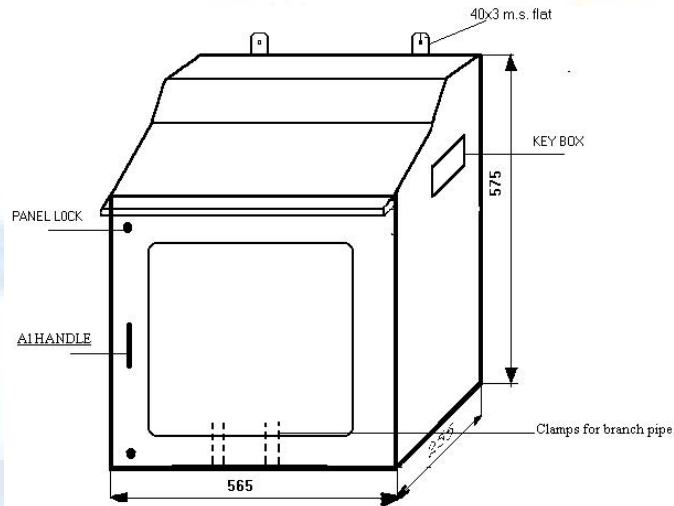

HOSE BOXES

Single Door Hose Boxes

Salient Features:-

- The single door FRP hose box can accommodate maximum 15mtr wire.
- It is made from Fibre Glass material with ISO-Italic Resins.
- It has Al Powder coated with one extra key.
- It has two 40 X 3mm s.s. flat from top to bottom for extra strength.
- It has glass embedded in EPDM rubber gasket for easy fixing.
- FRP thickness will be 1.5-2.0mm.
- It comes in red color.
- All dimensions specified above are in mm.
- Hose Boxes come in M.S, Al and FRP.